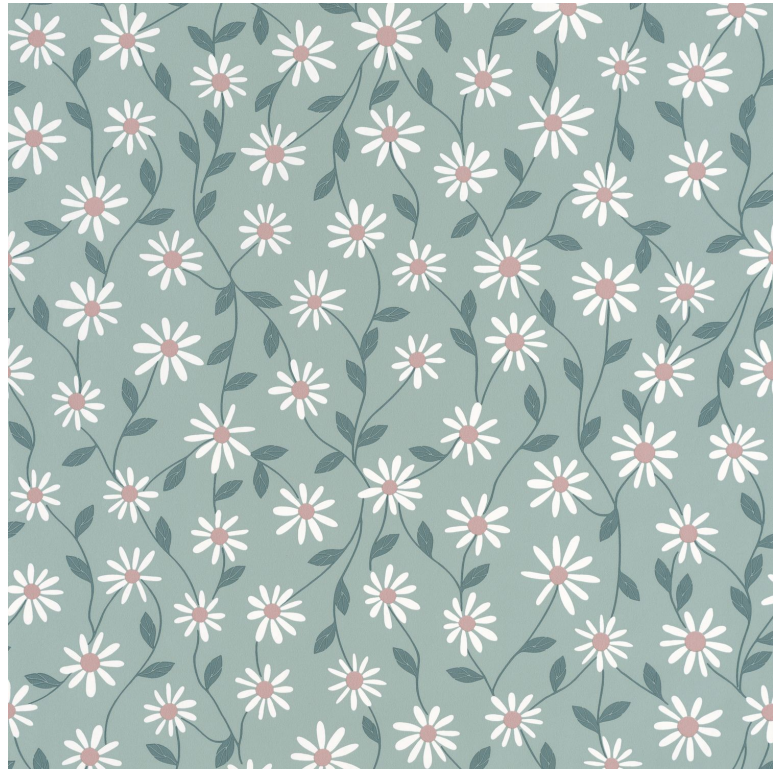

Anna

Wallpaper CASELIO

Collection **ESSENTIEL**

Reference 103127070

Colors Vert de gris

Hanging instructions Non-woven

Grain Smooth

Width 53 cm / 21 Inches

Hauteur brute Sold by roll of 10.05 m / 11 yards

Match

Weight in g/m² 150

VOC standards A+

ASTME84 Class A

European fire-rating B s1 d0

Country of origin Belgium