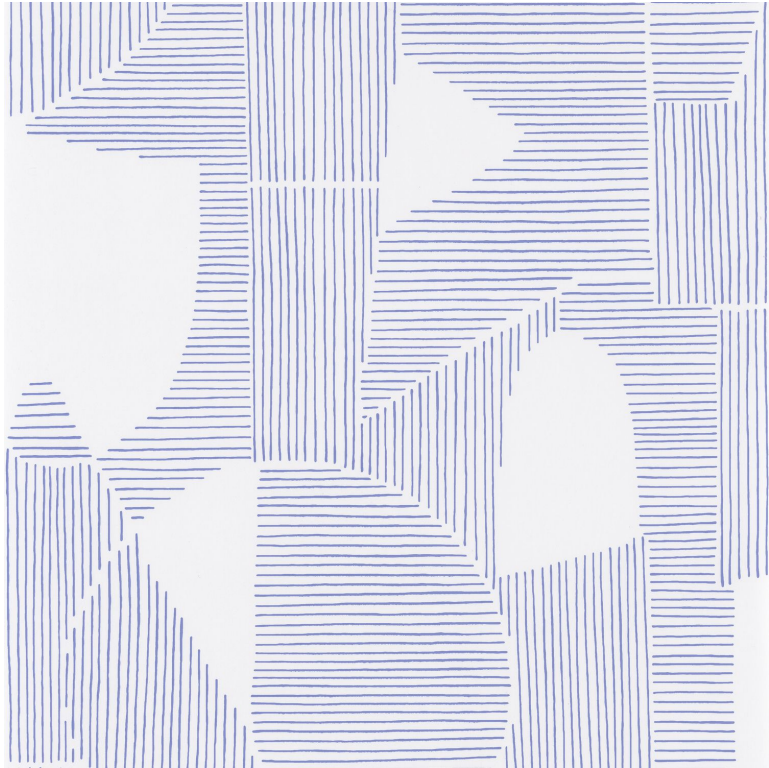

# Graphique

Wallpaper CASADECO

*Collection* [GALLERY](#)

*Colors* BLEU

*Reference* 86126320

*Composition* Intissé Intissé

*Grain* Smooth

*Width* 53 cm / 21 Inches

*Hauteur brute* Sold by roll of 10.05 m / 11 yards

*Match* 

*Weight in g/m<sup>2</sup>* 125

*Cleaning instructions* 

*VOC standards* A+

*European fire-rating* B s1 d0

*Country of origin* Belgium

**5 variations**