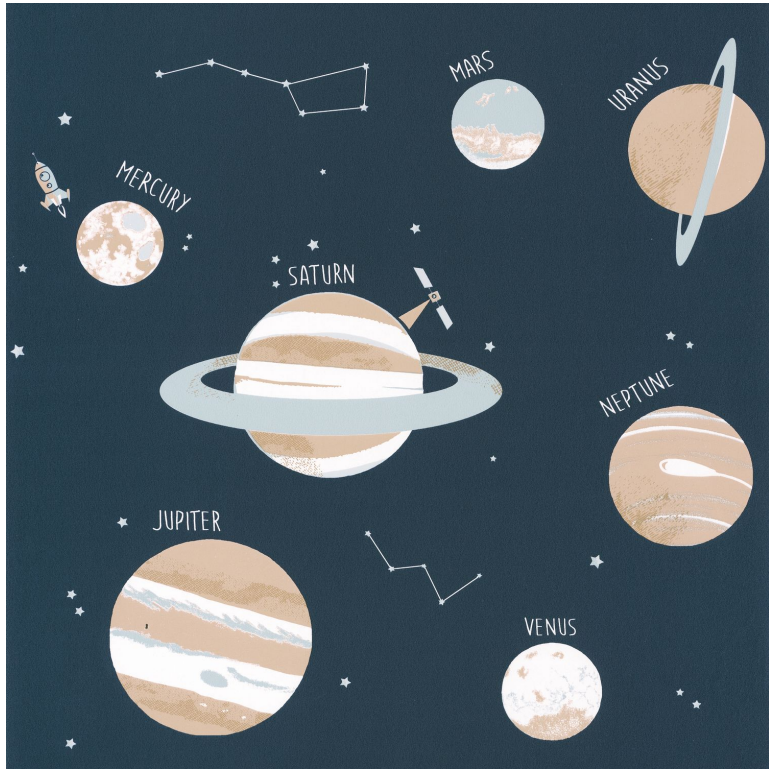

Our Planet Universe

Wallpaper CASELIO

Collection

[OUR PLANET](#)

Colors

BLEU NUIT / BEIGE / VERT D'EAU

Reference

101906906

Composition

Intissé Intissé

Width

53 cm / 21 Inches

Hauteur brute

Sold by roll of 10.05 m / 11 yards

Match

Weight in g/m²

3 variations